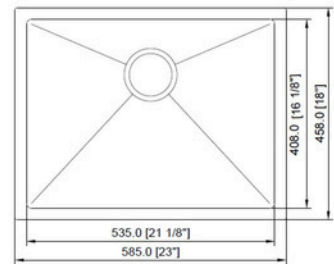

Material: 304 Stainless Steel
Gauge: 18 Gauge
Finish: Satin
Overall Size: 32" x 20-7/8" x 9"
Bowl Size: 15-3/4" x 18-3/4" & 13" x 16-1/2"
Depth: 9"
Drain Size: 3-1/2"

A33229D-5050

Material: 304 Stainless Steel
Gauge: 18 Gauge
Finish: Satin
Overall Size: 33" x 22" x 9"
Bowl Size: 14" x 16"
Depth: 9"
Drain Size: 3-1/2"

WITHOUT LEDGE SERIES

A23189HM (16/18 G)

Material: 304 Stainless Steel
 Gauge: 16 Gauge & 18 Gauge
 Finish: Satin
 Colour: SS
 Overall Size: 23" x 18" x 9"
 Bowl Size: 21-1/8" x 16-1/8"
 Depth: 9"
 Drain Size: 3-1/2"

A23189HM-BL

Material: 304 Stainless Steel
 Gauge: 16 Gauge
 Finish: Satin
 Colour: Black
 Overall Size: 23" x 18" x 9"
 Bowl Size: 21-1/8" x 16-1/8"
 Depth: 9"
 Drain Size: 3-1/2"

A25229HM

Material: 304 Stainless Steel
 Gauge: 16 Gauge
 Finish: Satin
 Colour: SS
 Overall Size: 25" x 22" x 9"
 Bowl Size: 22" x 17"
 Depth: 9"
 Drain Size: 3-1/2"

A27189HM (16/18 G)

Material: 304 Stainless Steel
 Gauge: 16 Gauge & 18 Gauge
 Finish: Satin
 Colour: SS
 Overall Size: 27" x 18" x 9"
 Bowl Size: 25" x 16"
 Depth: 9"
 Drain Size: 3-1/2"

A27189HM-BL

Material: 304 Stainless Steel
 Gauge: 16 Gauge
 Finish: Satin
 Colour: Black
 Overall Size: 27" x 18" x 9"
 Bowl Size: 25" x 16-1/8"
 Depth: 9"
 Drain Size: 3-1/2"