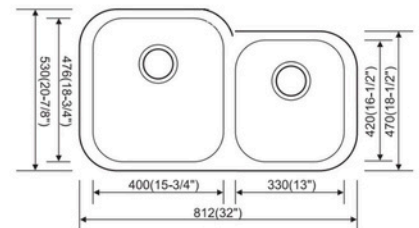

Material: 304 Stainless Steel
 Gauge: 18 Gauge
 Finish: Satin
 Overall Size: 25" x 22" x 8"
 Bowl Size: 21-1/2" x 15-1/2"
 Depth: 8"
 Drain Size: 3-1/2"

A23189

Material: 304 Stainless Steel
 Gauge: 18 Gauge
 Finish: Satin
 Overall Size: 23-3/8" x 17-3/4" x 9"
 Bowl Size: 21-1/2" x 15-3/4"
 Depth: 9"
 Drain Size: 3-1/2"

A27189

Material: 304 Stainless Steel
 Gauge: 18 Gauge
 Finish: Satin
 Overall Size: 27" x 18" x 9"
 Bowl Size: 25-1/8" x 16-1/8"
 Depth: 9"
 Drain Size: 3-1/2"

A30189

Material: 304 Stainless Steel
 Gauge: 18 Gauge
 Finish: Satin
 Overall Size: 29-3/4" x 18" x 9"
 Bowl Size: 27-3/4" x 16-1/8"
 Depth: 9"
 Drain Size: 3-1/2"

CLASSIC PREMIUM DOUBLE SERIES

A32189D-5050

Material: 304 Stainless Steel
Gauge: 18 Gauge
Finish: Satin
Overall Size: 32-5/16" x 18-1/2" x 9"
Bowl Size: 14-5/8" x 16-1/2"
Depth: 9"
Drain Size: 3-1/2"

A32209D-6040

Material: 304 Stainless Steel
Gauge: 18 Gauge
Finish: Satin
Overall Size: 32" x 20-7/8" x 9"
Bowl Size: 15-3/4" x 18-3/4" & 13" x 16-1/2"
Depth: 9"
Drain Size: 3-1/2"

A33229D-5050

Material: 304 Stainless Steel
Gauge: 18 Gauge
Finish: Satin
Overall Size: 33" x 22" x 9"
Bowl Size: 14" x 16"
Depth: 9"
Drain Size: 3-1/2"