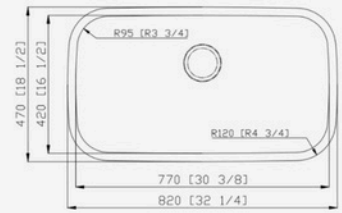

A18168

Material: 304 Stainless Steel
 Gauge: 18 Gauge
 Finish: Satin
 Overall Size: 17-7/8" x 15-7/8" x 8"
 Bowl Size: 15-7/8" x 13-7/8"
 Depth: 8"
 Drain Size: 3-1/2"

A20219C

Material: 304 Stainless Steel
 Gauge: 18 Gauge
 Finish: Satin
 Overall Size: 19-11/16" x 20-1/2" x 9"
 Bowl Size: 17-3/4" x 16-1/2"
 Depth: 9"
 Drain Size: 3-1/2"

Material: 304 Stainless Steel
 Gauge: 18 Gauge
 Finish: Satin
 Overall Size: 25" x 22" x 8"
 Bowl Size: 21-1/2" x 15-1/2"
 Depth: 8"
 Drain Size: 3-1/2"

A23189

Material: 304 Stainless Steel
 Gauge: 18 Gauge
 Finish: Satin
 Overall Size: 23-3/8" x 17-3/4" x 9"
 Bowl Size: 21-1/2" x 15-3/4"
 Depth: 9"
 Drain Size: 3-1/2"

A27189

Material: 304 Stainless Steel
 Gauge: 18 Gauge
 Finish: Satin
 Overall Size: 27" x 18" x 9"
 Bowl Size: 25-1/8" x 16-1/8"
 Depth: 9"
 Drain Size: 3-1/2"

A30189

Material: 304 Stainless Steel
 Gauge: 18 Gauge
 Finish: Satin
 Overall Size: 29-3/4" x 18" x 9"
 Bowl Size: 27-3/4" x 16-1/8"
 Depth: 9"
 Drain Size: 3-1/2"

CLASSIC PREMIUM SINGLE SERIES

A32189

Material: 304 Stainless Steel
 Gauge: 18 Gauge
 Finish: Satin
 Overall Size: 32-1/4" x 18-1/2" x 9"
 Bowl Size: 30-3/8" x 16-1/2"
 Depth: 9"
 Drain Size: 3-1/2"

A33229