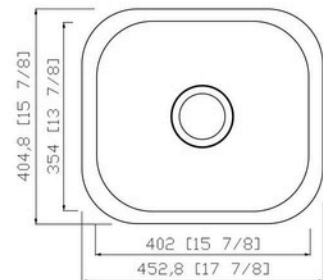

Engineered for
Easy Draining

Easy
to Clean

CLASSIC PREMIUM SINGLE SERIES

A14146

Material: 304 Stainless Steel
 Gauge: 18 Gauge
 Finish: Satin
 Overall Size: 13-3/8" x 13-3/8" x 6"
 Bowl Size: 11-3/4" x 11-3/4"
 Depth: 6"
 Drain Size: 3-1/2"

A15138

Material: 304 Stainless Steel
 Gauge: 18 Gauge
 Finish: Satin
 Overall Size: 15" x 12-5/8" x 8"
 Bowl Size: 13" x 10-5/8"
 Depth: 8"
 Drain Size: 3-1/2"

A15198

Material: 304 Stainless Steel
 Gauge: 18 Gauge
 Finish: Satin
 Overall Size: 14-3/4" x 18-3/8" x 8"
 Bowl Size: 12-7/8" x 16-1/2"
 Depth: 8"
 Drain Size: 3-1/2"

A18168

Material: 304 Stainless Steel
 Gauge: 18 Gauge
 Finish: Satin
 Overall Size: 17-7/8" x 15-7/8" x 8"
 Bowl Size: 15-7/8" x 13-7/8"
 Depth: 8"
 Drain Size: 3-1/2"

A20219C

Material: 304 Stainless Steel
 Gauge: 18 Gauge
 Finish: Satin
 Overall Size: 19-11/16" x 20-1/2" x 9"
 Bowl Size: 17-3/4" x 16-1/2"
 Depth: 9"
 Drain Size: 3-1/2"

Material: 304 Stainless Steel
 Gauge: 18 Gauge
 Finish: Satin
 Overall Size: 25" x 22" x 8"
 Bowl Size: 21-1/2" x 15-1/2"
 Depth: 8"
 Drain Size: 3-1/2"

A23189

Material: 304 Stainless Steel
 Gauge: 18 Gauge
 Finish: Satin
 Overall Size: 23-3/8" x 17-3/4" x 9"
 Bowl Size: 21-1/2" x 15-3/4"
 Depth: 9"
 Drain Size: 3-1/2"