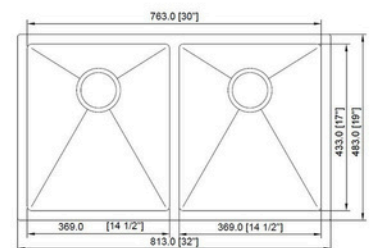

A27189HM (16/18 G)

Material: 304 Stainless Steel
 Gauge: 16 Gauge & 18 Gauge
 Finish: Satin
 Colour: SS
 Overall Size: 27" x 18" x 9"
 Bowl Size: 25" x 16"
 Depth: 9"
 Drain Size: 3-1/2"

A27189HM-BL

Material: 304 Stainless Steel
 Gauge: 16 Gauge
 Finish: Satin
 Colour: Black
 Overall Size: 27" x 18" x 9"
 Bowl Size: 25" x 16-1/8"
 Depth: 9"
 Drain Size: 3-1/2"

MODERN INNOVATE

WITHOUT LEDGE SERIES

A30189HM

Material: 304 Stainless Steel
 Gauge: 16 Gauge
 Finish: Satin
 Colour: SS
 Overall Size: 30" x 18" x 9"
 Bowl Size: 28" x 16"
 Depth: 9"
 Drain Size: 3-1/2"

A301810HM (16/18 G)

Material: 304 Stainless Steel
 Gauge: 16 Gauge
 Finish: Satin
 Colour: SS
 Overall Size: 30" x 18" x 10"
 Bowl Size: 28" x 16"
 Depth: 10"
 Drain Size: 3-1/2"

A33229HM

Material: 304 Stainless Steel
 Gauge: 16 Gauge
 Finish: Satin
 Colour: SS
 Overall Size: 33" x 22" x 9"
 Bowl Size: 30" x 17"
 Depth: 9"
 Drain Size: 3-1/2"

A321910HMD

Material: 304 Stainless Steel
 Gauge: 16 Gauge
 Finish: Satin
 Colour: SS
 Overall Size: 32" x 19" x 10"
 Bowl Size: 14-1/2" x 17"
 Depth: 10"
 Drain Size: 3-1/2"

A33229D-IH

Material: 304 Stainless Steel
 Gauge: 16 Gauge
 Finish: Satin
 Colour: SS
 Overall Size: 33" x 22" x 9"
 Bowl Size: 14-1/2" x 16"
 Depth: 9"
 Drain Size: 3-1/2"