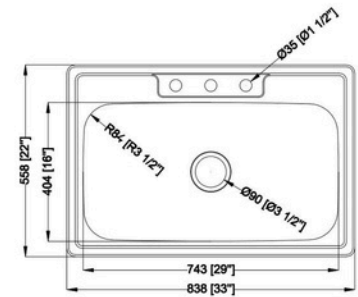

Material: 304 Stainless Steel
 Gauge: 18 Gauge
 Finish: Satin
 Overall Size: 25" x 22" x 8"
 Bowl Size: 21-1/2" x 15-1/2"
 Depth: 8"
 Drain Size: 3-1/2"

A23189

Material: 304 Stainless Steel
 Gauge: 18 Gauge
 Finish: Satin
 Overall Size: 23-3/8" x 17-3/4" x 9"
 Bowl Size: 21-1/2" x 15-3/4"
 Depth: 9"
 Drain Size: 3-1/2"

A27189

Material: 304 Stainless Steel
 Gauge: 18 Gauge
 Finish: Satin
 Overall Size: 27" x 18" x 9"
 Bowl Size: 25-1/8" x 16-1/8"
 Depth: 9"
 Drain Size: 3-1/2"

A30189

Material: 304 Stainless Steel
 Gauge: 18 Gauge
 Finish: Satin
 Overall Size: 29-3/4" x 18" x 9"
 Bowl Size: 27-3/4" x 16-1/8"
 Depth: 9"
 Drain Size: 3-1/2"

CLASSIC PREMIUM SINGLE SERIES

A32189

Material: 304 Stainless Steel
 Gauge: 18 Gauge
 Finish: Satin
 Overall Size: 32-1/4" x 18-1/2" x 9"
 Bowl Size: 30-3/8" x 16-1/2"
 Depth: 9"
 Drain Size: 3-1/2"

A33229

Material: 304 Stainless Steel
 Gauge: 18 Gauge
 Finish: Satin
 Overall Size: 33" x 22" x 9"
 Bowl Size: 29" x 16"
 Depth: 9"
 Drain Size: 3-1/2"

ACCESSORIES FOR CLASSIC PREMIUM SINGLE SERIES

* Optional purchase accessories may vary depending on sink model