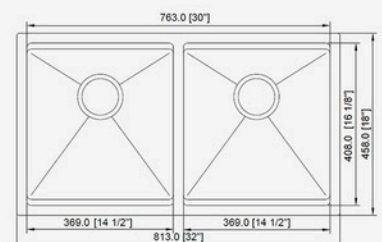

A301810UM-WS

Material: 304 Stainless Steel
 Gauge: 16 Gauge
 Finish: Satin
 Colour: SS
 Overall Size: 30" x 18" x 10"
 Bowl Size: 28" x 14-3/4"
 Depth: 10"
 Drain Size: 3-1/2"

A321810UM-WS

Material: 304 Stainless Steel
 Gauge: 16 Gauge
 Finish: Satin
 Colour: SS
 Overall Size: 32" x 18" x 10"
 Bowl Size: 30" x 14-3/4"
 Depth: 10"
 Drain Size: 3-1/2"

A33229WS-BL

Material: 304 Stainless Steel
Gauge: 16 Gauge
Finish: Satin
Colour: Black
Overall Size: 33" x 22" x 9"
Bowl Size: 30" x 15-5/8"
Depth: 9"
Drain Size: 3-1/2"

A33229WS-G

Material: 304 Stainless Steel
Gauge: 16 Gauge
Finish: Satin
Colour: Gold
Overall Size: 33" x 22" x 9"
Bowl Size: 30" x 15-5/8"
Depth: 9"
Drain Size: 3-1/2"

A33229WS-BL-HC

Material: 304 Stainless Steel
Gauge: 16 Gauge
Finish: Honeycomb Surface
Colour: Black
Overall Size: 33" x 22" x 9"
Bowl Size: 30" x 15-5/8"
Depth: 9"
Drain Size: 3-1/2"

A33229WS-G-HC

Material: 304 Stainless Steel
Gauge: 16 Gauge
Finish: Honeycomb Surface
Colour: Gold
Overall Size: 33" x 22" x 9"
Bowl Size: 30" x 15-5/8"
Depth: 9"
Drain Size: 3-1/2"

A321810UMD-WS

Material: 304 Stainless Steel
Gauge: 16 Gauge
Finish: Satin
Colour: SS
Overall Size: 32" x 18" x 10"
Bowl Size: 14-1/2" x 14-3/4"
Depth: 10"
Drain Size: 3-1/2"

ACCESSORIES FOR MODERN INNOVATE WORKSTATION SERIES