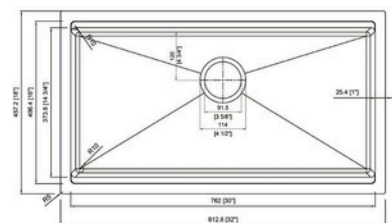

Material: 304 Stainless Steel
 Gauge: 16 Gauge
 Finish: Satin
 Colour: SS
 Overall Size: 23" x 18" x 9"
 Bowl Size: 21-1/8" x 14-3/4"
 Depth: 9"
 Drain Size: 3-1/2"

A27189UM-WS

Material: 304 Stainless Steel
 Gauge: 16 Gauge
 Finish: Satin
 Colour: SS
 Overall Size: 26-5/8" x 17-5/8" x 9"
 Bowl Size: 24-5/8" x 14-3/8"
 Depth: 9"
 Drain Size: 3-1/2"

A301810UM-WS

Material: 304 Stainless Steel
 Gauge: 16 Gauge
 Finish: Satin
 Colour: SS
 Overall Size: 30" x 18" x 10"
 Bowl Size: 28" x 14-3/4"
 Depth: 10"
 Drain Size: 3-1/2"

A321810UM-WS

Material: 304 Stainless Steel
 Gauge: 16 Gauge
 Finish: Satin
 Colour: SS
 Overall Size: 32" x 18" x 10"
 Bowl Size: 30" x 14-3/4"
 Depth: 10"
 Drain Size: 3-1/2"