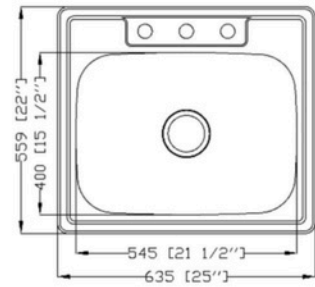

A18168

Material: 304 Stainless Steel
 Gauge: 18 Gauge
 Finish: Satin
 Overall Size: 17-7/8" x 15-7/8" x 8"
 Bowl Size: 15-7/8" x 13-7/8"
 Depth: 8"
 Drain Size: 3-1/2"

A20219C

Material: 304 Stainless Steel
 Gauge: 18 Gauge
 Finish: Satin
 Overall Size: 19-11/16" x 20-1/2" x 9"
 Bowl Size: 17-3/4" x 16-1/2"
 Depth: 9"
 Drain Size: 3-1/2"

CLASSIC PREMIUM SINGLE SERIES

A23219C

Material: 304 Stainless Steel
 Gauge: 18 Gauge
 Finish: Satin
 Overall Size: 23-1/4" x 20-7/8" x 9"
 Bowl Size: 23-1/4" x 18-3/4"
 Depth: 9"
 Drain Size: 3-1/2"

A25228

Material: 304 Stainless Steel
 Gauge: 18 Gauge
 Finish: Satin
 Overall Size: 25" x 22" x 8"
 Bowl Size: 21-1/2" x 15-1/2"
 Depth: 8"
 Drain Size: 3-1/2"

A23189

Material: 304 Stainless Steel
 Gauge: 18 Gauge
 Finish: Satin
 Overall Size: 23-3/8" x 17-3/4" x 9"
 Bowl Size: 21-1/2" x 15-3/4"
 Depth: 9"
 Drain Size: 3-1/2"

A27189

Material: 304 Stainless Steel
 Gauge: 18 Gauge
 Finish: Satin
 Overall Size: 27" x 18" x 9"
 Bowl Size: 25-1/8" x 16-1/8"
 Depth: 9"
 Drain Size: 3-1/2"

A30189

Material: 304 Stainless Steel
 Gauge: 18 Gauge
 Finish: Satin
 Overall Size: 29-3/4" x 18" x 9"
 Bowl Size: 27-3/4" x 16-1/8"
 Depth: 9"
 Drain Size: 3-1/2"