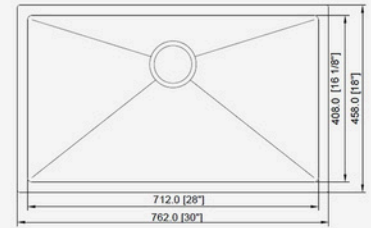

WITHOUT LEDGE SERIES

A23189HM (16/18 G)

Material: 304 Stainless Steel
 Gauge: 16 Gauge & 18 Gauge
 Finish: Satin
 Colour: SS
 Overall Size: 23" x 18" x 9"
 Bowl Size: 21-1/8" x 16-1/8"
 Depth: 9"
 Drain Size: 3-1/2"

A27189HM (16/18 G)

Material: 304 Stainless Steel
 Gauge: 16 Gauge & 18 Gauge
 Finish: Satin
 Colour: SS
 Overall Size: 27" x 18" x 9"
 Bowl Size: 25" x 16"
 Depth: 9"
 Drain Size: 3-1/2"

A27189HM-BL

Material: 304 Stainless Steel
 Gauge: 16 Gauge
 Finish: Satin
 Colour: Black
 Overall Size: 27" x 18" x 9"
 Bowl Size: 25" x 16-1/8"
 Depth: 9"
 Drain Size: 3-1/2"

MODERN INNOVATE

WITHOUT LEDGE SERIES

A30189HM

Material: 304 Stainless Steel
 Gauge: 16 Gauge
 Finish: Satin
 Colour: SS
 Overall Size: 30" x 18" x 9"
 Bowl Size: 28" x 16"
 Depth: 9"
 Drain Size: 3-1/2"

A301810HM (16/18 G)

Material: 304 Stainless Steel
 Gauge: 16 Gauge
 Finish: Satin
 Colour: SS
 Overall Size: 30" x 18" x 10"
 Bowl Size: 28" x 16"
 Depth: 10"
 Drain Size: 3-1/2"

A33229HM

Material: 304 Stainless Steel
 Gauge: 16 Gauge
 Finish: Satin
 Colour: SS
 Overall Size: 33" x 22" x 9"
 Bowl Size: 30" x 17"
 Depth: 9"
 Drain Size: 3-1/2"