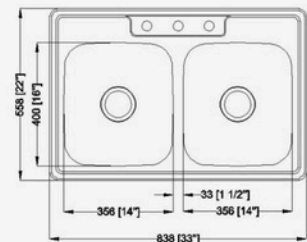

CLASSIC PREMIUM DOUBLE SERIES

A32189D-5050

Material: 304 Stainless Steel
Gauge: 18 Gauge
Finish: Satin
Overall Size: 32-5/16" x 18-1/2" x 9"
Bowl Size: 14-5/8" x 16-1/2"
Depth: 9"
Drain Size: 3-1/2"

A32209D-6040

Material: 304 Stainless Steel
Gauge: 18 Gauge
Finish: Satin
Overall Size: 32" x 20-7/8" x 9"
Bowl Size: 15-3/4" x 18-3/4" & 13" x 16-1/2"
Depth: 9"
Drain Size: 3-1/2"

A33229D-5050

Material: 304 Stainless Steel
Gauge: 18 Gauge
Finish: Satin
Overall Size: 33" x 22" x 9"
Bowl Size: 14" x 16"
Depth: 9"
Drain Size: 3-1/2"