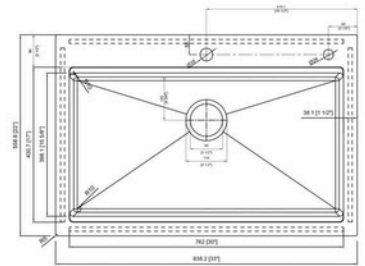

Material: 304 Stainless Steel
 Gauge: 16 Gauge
 Finish: Satin
 Colour: SS
 Overall Size: 23" x 18" x 9"
 Bowl Size: 21-1/8" x 14-3/4"
 Depth: 9"
 Drain Size: 3-1/2"

A27189UM-WS

Material: 304 Stainless Steel
 Gauge: 16 Gauge
 Finish: Satin
 Colour: SS
 Overall Size: 26-5/8" x 17-5/8" x 9"
 Bowl Size: 24-5/8" x 14-3/8"
 Depth: 9"
 Drain Size: 3-1/2"

A301810UM-WS

Material: 304 Stainless Steel
 Gauge: 16 Gauge
 Finish: Satin
 Colour: SS
 Overall Size: 30" x 18" x 10"
 Bowl Size: 28" x 14-3/4"
 Depth: 10"
 Drain Size: 3-1/2"

A321810UM-WS

Material: 304 Stainless Steel
 Gauge: 16 Gauge
 Finish: Satin
 Colour: SS
 Overall Size: 32" x 18" x 10"
 Bowl Size: 30" x 14-3/4"
 Depth: 10"
 Drain Size: 3-1/2"

A33229WS

Material: 304 Stainless Steel
 Gauge: 16 Gauge
 Finish: Satin
 Colour: SS
 Overall Size: 33" x 22" x 9"
 Bowl Size: 30" x 15-5/8"
 Depth: 9"
 Drain Size: 3-1/2"

MODERN INNOVATE WORKSTATION SERIES

A33229WS-BL

Material: 304 Stainless Steel
Gauge: 16 Gauge
Finish: Satin
Colour: Black
Overall Size: 33" x 22" x 9"
Bowl Size: 30" x 15-5/8"
Depth: 9"
Drain Size: 3-1/2"

A33229WS-G

Material: 304 Stainless Steel
Gauge: 16 Gauge
Finish: Satin
Colour: Gold
Overall Size: 33" x 22" x 9"
Bowl Size: 30" x 15-5/8"
Depth: 9"
Drain Size: 3-1/2"