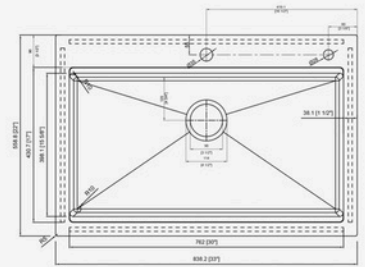

Material: 304 Stainless Steel
 Gauge: 16 Gauge
 Finish: Satin
 Colour: SS
 Overall Size: 23" x 18" x 9"
 Bowl Size: 21-1/8" x 14-3/4"
 Depth: 9"
 Drain Size: 3-1/2"

A27189UM-WS

Material: 304 Stainless Steel
 Gauge: 16 Gauge
 Finish: Satin
 Colour: SS
 Overall Size: 26-5/8" x 17-5/8" x 9"
 Bowl Size: 24-5/8" x 14-3/8"
 Depth: 9"
 Drain Size: 3-1/2"

A301810UM-WS

Material: 304 Stainless Steel
 Gauge: 16 Gauge
 Finish: Satin
 Colour: SS
 Overall Size: 30" x 18" x 10"
 Bowl Size: 28" x 14-3/4"
 Depth: 10"
 Drain Size: 3-1/2"

A321810UM-WS

Material: 304 Stainless Steel
 Gauge: 16 Gauge
 Finish: Satin
 Colour: SS
 Overall Size: 32" x 18" x 10"
 Bowl Size: 30" x 14-3/4"
 Depth: 10"
 Drain Size: 3-1/2"

A33229WS-BL

Material: 304 Stainless Steel
Gauge: 16 Gauge
Finish: Satin
Colour: Black
Overall Size: 33" x 22" x 9"
Bowl Size: 30" x 15-5/8"
Depth: 9"
Drain Size: 3-1/2"

A33229WS-G

Material: 304 Stainless Steel
Gauge: 16 Gauge
Finish: Satin
Colour: Gold
Overall Size: 33" x 22" x 9"
Bowl Size: 30" x 15-5/8"
Depth: 9"
Drain Size: 3-1/2"

A33229WS-BL-HC

Material: 304 Stainless Steel
Gauge: 16 Gauge
Finish: Honeycomb Surface
Colour: Black
Overall Size: 33" x 22" x 9"
Bowl Size: 30" x 15-5/8"
Depth: 9"
Drain Size: 3-1/2"

A33229WS-G-HC

Material: 304 Stainless Steel
Gauge: 16 Gauge
Finish: Honeycomb Surface
Colour: Gold
Overall Size: 33" x 22" x 9"
Bowl Size: 30" x 15-5/8"
Depth: 9"
Drain Size: 3-1/2"