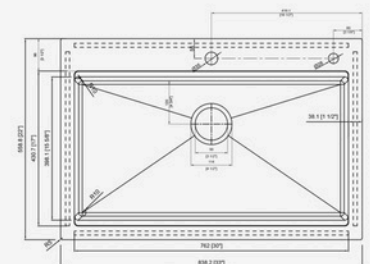

Material: 304 Stainless Steel
 Gauge: 16 Gauge
 Finish: Satin
 Colour: SS
 Overall Size: 23" x 18" x 9"
 Bowl Size: 21-1/8" x 14-3/4"
 Depth: 9"
 Drain Size: 3-1/2"

A27189UM-WS

Material: 304 Stainless Steel
 Gauge: 16 Gauge
 Finish: Satin
 Colour: SS
 Overall Size: 26-5/8" x 17-5/8" x 9"
 Bowl Size: 24-5/8" x 14-3/8"
 Depth: 9"
 Drain Size: 3-1/2"

A301810UM-WS

Material: 304 Stainless Steel
 Gauge: 16 Gauge
 Finish: Satin
 Colour: SS
 Overall Size: 30" x 18" x 10"
 Bowl Size: 28" x 14-3/4"
 Depth: 10"
 Drain Size: 3-1/2"

A321810UM-WS

Material: 304 Stainless Steel
 Gauge: 16 Gauge
 Finish: Satin
 Colour: SS
 Overall Size: 32" x 18" x 10"
 Bowl Size: 30" x 14-3/4"
 Depth: 10"
 Drain Size: 3-1/2"

A33229WS

Material: 304 Stainless Steel
 Gauge: 16 Gauge
 Finish: Satin
 Colour: SS
 Overall Size: 33" x 22" x 9"
 Bowl Size: 30" x 15-5/8"
 Depth: 9"
 Drain Size: 3-1/2"

MODERN INNOVATE WORKSTATION SERIES