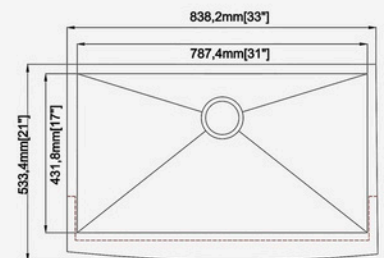

Material: 304 Stainless Steel
 Gauge: 16 Gauge
 Finish: Satin
 Colour: SS
 Overall Size: 23" x 18" x 9"
 Bowl Size: 21-1/8" x 14-3/4"
 Depth: 9"
 Drain Size: 3-1/2"

A27189UM-WS

Material: 304 Stainless Steel
 Gauge: 16 Gauge
 Finish: Satin
 Colour: SS
 Overall Size: 26-5/8" x 17-5/8" x 9"
 Bowl Size: 24-5/8" x 14-3/8"
 Depth: 9"
 Drain Size: 3-1/2"

A301810UM-WS

Material: 304 Stainless Steel
 Gauge: 16 Gauge
 Finish: Satin
 Colour: SS
 Overall Size: 30" x 18" x 10"
 Bowl Size: 28" x 14-3/4"
 Depth: 10"
 Drain Size: 3-1/2"

A321810UM-WS

Material: 304 Stainless Steel
 Gauge: 16 Gauge
 Finish: Satin
 Colour: SS
 Overall Size: 32" x 18" x 10"
 Bowl Size: 30" x 14-3/4"
 Depth: 10"
 Drain Size: 3-1/2"

A302110

Gauge: 16 Gauge
 Style: Without Ledge
 Finish: Satin
 Colour: SS
 Overall Size: 30" x 21" x 10"
 Bowl Size: 28" x 17"
 Drain Size: 3-1/2"

A302110WS

Material: 304 Stainless Steel
 Gauge: 16 Gauge
 Style: Workstation
 Finish: Satin
 Colour: SS
 Overall Size: 30" x 21" x 10"
 Bowl Size: 28" x 15-3/4"
 Drain Size: 3-1/2"

A332110

Material: 304 Stainless Steel
 Gauge: 16 Gauge
 Style: Without Ledge
 Finish: Satin
 Colour: SS
 Overall Size: 33" x 21" x 10"
 Bowl Size: 31" x 17"
 Drain Size: 3-1/2"

A332110WS

Material: 304 Stainless Steel
 Gauge: 16 Gauge
 Style: Workstation
 Finish: Satin
 Colour: SS
 Overall Size: 33" x 21" x 10"
 Bowl Size: 31" x 15-3/4"
 Drain Size: 3-1/2"