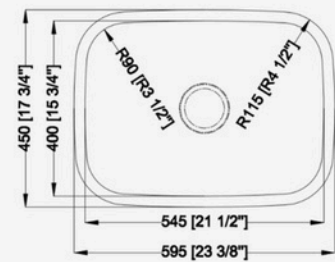

A18168

Material: 304 Stainless Steel
 Gauge: 18 Gauge
 Finish: Satin
 Overall Size: 17-7/8" x 15-7/8" x 8"
 Bowl Size: 15-7/8" x 13-7/8"
 Depth: 8"
 Drain Size: 3-1/2"

A20219C

Material: 304 Stainless Steel
 Gauge: 18 Gauge
 Finish: Satin
 Overall Size: 19-11/16" x 20-1/2" x 9"
 Bowl Size: 17-3/4" x 16-1/2"
 Depth: 9"
 Drain Size: 3-1/2"

CLASSIC PREMIUM SINGLE SERIES

A23219C

Material: 304 Stainless Steel
 Gauge: 18 Gauge
 Finish: Satin
 Overall Size: 23-1/4" x 20-7/8" x 9"
 Bowl Size: 23-1/4" x 18-3/4"
 Depth: 9"
 Drain Size: 3-1/2"

A25228

Material: 304 Stainless Steel
 Gauge: 18 Gauge
 Finish: Satin
 Overall Size: 25" x 22" x 8"
 Bowl Size: 21-1/2" x 15-1/2"
 Depth: 8"
 Drain Size: 3-1/2"

A23189

Material: 304 Stainless Steel
 Gauge: 18 Gauge
 Finish: Satin
 Overall Size: 23-3/8" x 17-3/4" x 9"
 Bowl Size: 21-1/2" x 15-3/4"
 Depth: 9"
 Drain Size: 3-1/2"

A27189

Material: 304 Stainless Steel
 Gauge: 18 Gauge
 Finish: Satin
 Overall Size: 27" x 18" x 9"
 Bowl Size: 25-1/8" x 16-1/8"
 Depth: 9"
 Drain Size: 3-1/2"

A30189

Material: 304 Stainless Steel
 Gauge: 18 Gauge
 Finish: Satin
 Overall Size: 29-3/4" x 18" x 9"
 Bowl Size: 27-3/4" x 16-1/8"
 Depth: 9"
 Drain Size: 3-1/2"