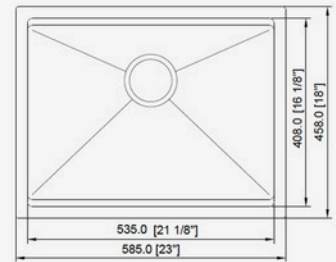

A18168

Material: 304 Stainless Steel
 Gauge: 18 Gauge
 Finish: Satin
 Overall Size: 17-7/8" x 15-7/8" x 8"
 Bowl Size: 15-7/8" x 13-7/8"
 Depth: 8"
 Drain Size: 3-1/2"

A20219C

Material: 304 Stainless Steel
 Gauge: 18 Gauge
 Finish: Satin
 Overall Size: 19-11/16" x 20-1/2" x 9"
 Bowl Size: 17-3/4" x 16-1/2"
 Depth: 9"
 Drain Size: 3-1/2"

Material: 304 Stainless Steel
 Gauge: 16 Gauge
 Finish: Satin
 Colour: SS
 Overall Size: 23" x 18" x 9"
 Bowl Size: 21-1/8" x 14-3/4"
 Depth: 9"
 Drain Size: 3-1/2"

A27189UM-WS

Material: 304 Stainless Steel
 Gauge: 16 Gauge
 Finish: Satin
 Colour: SS
 Overall Size: 26-5/8" x 17-5/8" x 9"
 Bowl Size: 24-5/8" x 14-3/8"
 Depth: 9"
 Drain Size: 3-1/2"

A301810UM-WS

Material: 304 Stainless Steel
 Gauge: 16 Gauge
 Finish: Satin
 Colour: SS
 Overall Size: 30" x 18" x 10"
 Bowl Size: 28" x 14-3/4"
 Depth: 10"
 Drain Size: 3-1/2"

A321810UM-WS

Material: 304 Stainless Steel
 Gauge: 16 Gauge
 Finish: Satin
 Colour: SS
 Overall Size: 32" x 18" x 10"
 Bowl Size: 30" x 14-3/4"
 Depth: 10"
 Drain Size: 3-1/2"