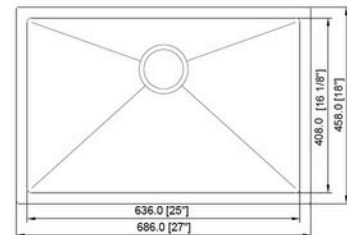

WITHOUT LEDGE SERIES

A23189HM (16/18 G)

Material: 304 Stainless Steel
 Gauge: 16 Gauge & 18 Gauge
 Finish: Satin
 Colour: SS
 Overall Size: 23" x 18" x 9"
 Bowl Size: 21-1/8" x 16-1/8"
 Depth: 9"
 Drain Size: 3-1/2"

A23189HM-BL

Material: 304 Stainless Steel
 Gauge: 16 Gauge
 Finish: Satin
 Colour: Black
 Overall Size: 23" x 18" x 9"
 Bowl Size: 21-1/8" x 16-1/8"
 Depth: 9"
 Drain Size: 3-1/2"

A25229HM

Material: 304 Stainless Steel
 Gauge: 16 Gauge
 Finish: Satin
 Colour: SS
 Overall Size: 25" x 22" x 9"
 Bowl Size: 22" x 17"
 Depth: 9"
 Drain Size: 3-1/2"

A27189HM (16/18 G)

Material: 304 Stainless Steel
 Gauge: 16 Gauge & 18 Gauge
 Finish: Satin
 Colour: SS
 Overall Size: 27" x 18" x 9"
 Bowl Size: 25" x 16"
 Depth: 9"
 Drain Size: 3-1/2"

A27189HM-BL

Material: 304 Stainless Steel
 Gauge: 16 Gauge
 Finish: Satin
 Colour: Black
 Overall Size: 27" x 18" x 9"
 Bowl Size: 25" x 16-1/8"
 Depth: 9"
 Drain Size: 3-1/2"

Material: 304 Stainless Steel
 Gauge: 16 Gauge
 Finish: Satin
 Colour: SS
 Overall Size: 30" x 18" x 10"
 Bowl Size: 28" x 16"
 Depth: 10"
 Drain Size: 3-1/2"

A33229HM

Material: 304 Stainless Steel
 Gauge: 16 Gauge
 Finish: Satin
 Colour: SS
 Overall Size: 33" x 22" x 9"
 Bowl Size: 30" x 17"
 Depth: 9"
 Drain Size: 3-1/2"