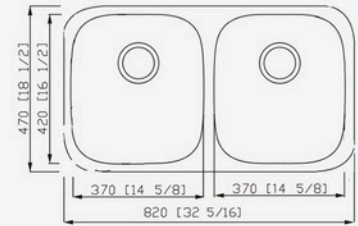

Material: 304 Stainless Steel
 Gauge: 18 Gauge
 Finish: Satin
 Overall Size: 25" x 22" x 8"
 Bowl Size: 21-1/2" x 15-1/2"
 Depth: 8"
 Drain Size: 3-1/2"

A23189

Material: 304 Stainless Steel
 Gauge: 18 Gauge
 Finish: Satin
 Overall Size: 23-3/8" x 17-3/4" x 9"
 Bowl Size: 21-1/2" x 15-3/4"
 Depth: 9"
 Drain Size: 3-1/2"

A27189

Material: 304 Stainless Steel
 Gauge: 18 Gauge
 Finish: Satin
 Overall Size: 27" x 18" x 9"
 Bowl Size: 25-1/8" x 16-1/8"
 Depth: 9"
 Drain Size: 3-1/2"

A30189

Material: 304 Stainless Steel
 Gauge: 18 Gauge
 Finish: Satin
 Overall Size: 29-3/4" x 18" x 9"
 Bowl Size: 27-3/4" x 16-1/8"
 Depth: 9"
 Drain Size: 3-1/2"

CLASSIC PREMIUM DOUBLE SERIES

A32189D-5050

Material: 304 Stainless Steel
Gauge: 18 Gauge
Finish: Satin
Overall Size: 32-5/16" x 18-1/2" x 9"
Bowl Size: 14-5/8" x 16-1/2"
Depth: 9"
Drain Size: 3-1/2"

A32209D-6040

Material: 304 Stainless Steel
Gauge: 18 Gauge
Finish: Satin
Overall Size: 32" x 20-7/8" x 9"
Bowl Size: 15-3/4" x 18-3/4" & 13" x 16-1/2"
Depth: 9"
Drain Size: 3-1/2"

A33229D-5050

Material: 304 Stainless Steel
Gauge: 18 Gauge
Finish: Satin
Overall Size: 33" x 22" x 9"
Bowl Size: 14" x 16"
Depth: 9"
Drain Size: 3-1/2"