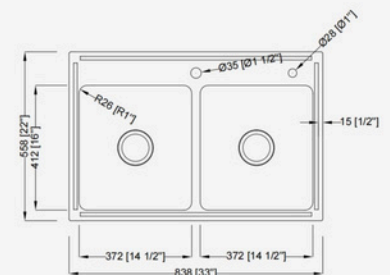

A27189HM (16/18 G)

Material: 304 Stainless Steel
 Gauge: 16 Gauge & 18 Gauge
 Finish: Satin
 Colour: SS
 Overall Size: 27" x 18" x 9"
 Bowl Size: 25" x 16"
 Depth: 9"
 Drain Size: 3-1/2"

A27189HM-BL

Material: 304 Stainless Steel
 Gauge: 16 Gauge
 Finish: Satin
 Colour: Black
 Overall Size: 27" x 18" x 9"
 Bowl Size: 25" x 16-1/8"
 Depth: 9"
 Drain Size: 3-1/2"

MODERN INNOVATE

WITHOUT LEDGE SERIES

A30189HM

Material: 304 Stainless Steel
 Gauge: 16 Gauge
 Finish: Satin
 Colour: SS
 Overall Size: 30" x 18" x 9"
 Bowl Size: 28" x 16"
 Depth: 9"
 Drain Size: 3-1/2"

A301810HM (16/18 G)

Material: 304 Stainless Steel
 Gauge: 16 Gauge
 Finish: Satin
 Colour: SS
 Overall Size: 30" x 18" x 10"
 Bowl Size: 28" x 16"
 Depth: 10"
 Drain Size: 3-1/2"

A33229HM

Material: 304 Stainless Steel
 Gauge: 16 Gauge
 Finish: Satin
 Colour: SS
 Overall Size: 33" x 22" x 9"
 Bowl Size: 30" x 17"
 Depth: 9"
 Drain Size: 3-1/2"

A321910HMD

Material: 304 Stainless Steel
 Gauge: 16 Gauge
 Finish: Satin
 Colour: SS
 Overall Size: 32" x 19" x 10"
 Bowl Size: 14-1/2" x 17"
 Depth: 10"
 Drain Size: 3-1/2"

A33229D-IH

Material: 304 Stainless Steel
 Gauge: 16 Gauge
 Finish: Satin
 Colour: SS
 Overall Size: 33" x 22" x 9"
 Bowl Size: 14-1/2" x 16"
 Depth: 9"
 Drain Size: 3-1/2"