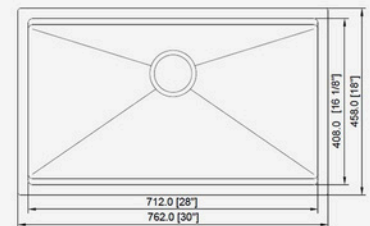

Material: 304 Stainless Steel
 Gauge: 16 Gauge
 Finish: Satin
 Colour: SS
 Overall Size: 23" x 18" x 9"
 Bowl Size: 21-1/8" x 14-3/4"
 Depth: 9"
 Drain Size: 3-1/2"

A27189UM-WS

Material: 304 Stainless Steel
 Gauge: 16 Gauge
 Finish: Satin
 Colour: SS
 Overall Size: 26-5/8" x 17-5/8" x 9"
 Bowl Size: 24-5/8" x 14-3/8"
 Depth: 9"
 Drain Size: 3-1/2"

A301810UM-WS

Material: 304 Stainless Steel
 Gauge: 16 Gauge
 Finish: Satin
 Colour: SS
 Overall Size: 30" x 18" x 10"
 Bowl Size: 28" x 14-3/4"
 Depth: 10"
 Drain Size: 3-1/2"

A321810UM-WS

Material: 304 Stainless Steel
 Gauge: 16 Gauge
 Finish: Satin
 Colour: SS
 Overall Size: 32" x 18" x 10"
 Bowl Size: 30" x 14-3/4"
 Depth: 10"
 Drain Size: 3-1/2"