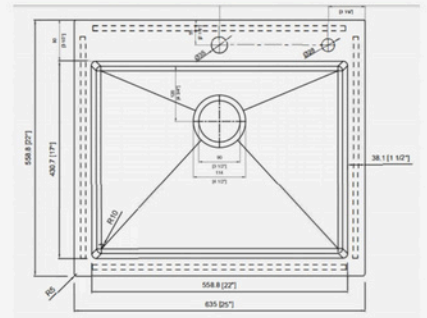

WITHOUT LEDGE SERIES

A23189HM (16/18 G)

Material: 304 Stainless Steel
 Gauge: 16 Gauge & 18 Gauge
 Finish: Satin
 Colour: SS
 Overall Size: 23" x 18" x 9"
 Bowl Size: 21-1/8" x 16-1/8"
 Depth: 9"
 Drain Size: 3-1/2"

A23189HM-BL

Material: 304 Stainless Steel
 Gauge: 16 Gauge
 Finish: Satin
 Colour: Black
 Overall Size: 23" x 18" x 9"
 Bowl Size: 21-1/8" x 16-1/8"
 Depth: 9"
 Drain Size: 3-1/2"

A25229HM

Material: 304 Stainless Steel
 Gauge: 16 Gauge
 Finish: Satin
 Colour: SS
 Overall Size: 25" x 22" x 9"
 Bowl Size: 22" x 17"
 Depth: 9"
 Drain Size: 3-1/2"

A27189HM (16/18 G)

Material: 304 Stainless Steel
 Gauge: 16 Gauge & 18 Gauge
 Finish: Satin
 Colour: SS
 Overall Size: 27" x 18" x 9"
 Bowl Size: 25" x 16"
 Depth: 9"
 Drain Size: 3-1/2"

A27189HM-BL

Material: 304 Stainless Steel
 Gauge: 16 Gauge
 Finish: Satin
 Colour: Black
 Overall Size: 27" x 18" x 9"
 Bowl Size: 25" x 16-1/8"
 Depth: 9"
 Drain Size: 3-1/2"