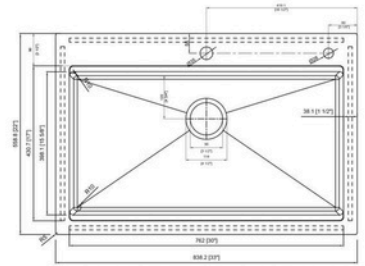

Material: 304 Stainless Steel
 Gauge: 16 Gauge
 Finish: Satin
 Colour: SS
 Overall Size: 23" x 18" x 9"
 Bowl Size: 21-1/8" x 14-3/4"
 Depth: 9"
 Drain Size: 3-1/2"

A27189UM-WS

Material: 304 Stainless Steel
 Gauge: 16 Gauge
 Finish: Satin
 Colour: SS
 Overall Size: 26-5/8" x 17-5/8" x 9"
 Bowl Size: 24-5/8" x 14-3/8"
 Depth: 9"
 Drain Size: 3-1/2"

A301810UM-WS

Material: 304 Stainless Steel
 Gauge: 16 Gauge
 Finish: Satin
 Colour: SS
 Overall Size: 30" x 18" x 10"
 Bowl Size: 28" x 14-3/4"
 Depth: 10"
 Drain Size: 3-1/2"

A321810UM-WS

Material: 304 Stainless Steel
 Gauge: 16 Gauge
 Finish: Satin
 Colour: SS
 Overall Size: 32" x 18" x 10"
 Bowl Size: 30" x 14-3/4"
 Depth: 10"
 Drain Size: 3-1/2"

A33229WS-BL

Material: 304 Stainless Steel
Gauge: 16 Gauge
Finish: Satin
Colour: Black
Overall Size: 33" x 22" x 9"
Bowl Size: 30" x 15-5/8"
Depth: 9"
Drain Size: 3-1/2"

A33229WS-G

Material: 304 Stainless Steel
Gauge: 16 Gauge
Finish: Satin
Colour: Gold
Overall Size: 33" x 22" x 9"
Bowl Size: 30" x 15-5/8"
Depth: 9"
Drain Size: 3-1/2"

A33229WS-BL-HC

Material: 304 Stainless Steel
Gauge: 16 Gauge
Finish: Honeycomb Surface
Colour: Black
Overall Size: 33" x 22" x 9"
Bowl Size: 30" x 15-5/8"
Depth: 9"
Drain Size: 3-1/2"

A33229WS-G-HC

Material: 304 Stainless Steel
Gauge: 16 Gauge
Finish: Honeycomb Surface
Colour: Gold
Overall Size: 33" x 22" x 9"
Bowl Size: 30" x 15-5/8"
Depth: 9"
Drain Size: 3-1/2"