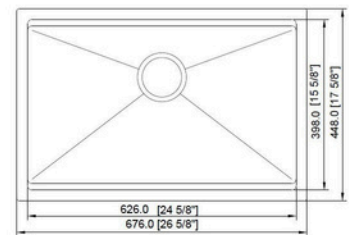

Material: 304 Stainless Steel
 Gauge: 16 Gauge
 Finish: Satin
 Colour: SS
 Overall Size: 23" x 18" x 9"
 Bowl Size: 21-1/8" x 14-3/4"
 Depth: 9"
 Drain Size: 3-1/2"

A27189UM-WS

Material: 304 Stainless Steel
 Gauge: 16 Gauge
 Finish: Satin
 Colour: SS
 Overall Size: 26-5/8" x 17-5/8" x 9"
 Bowl Size: 24-5/8" x 14-3/8"
 Depth: 9"
 Drain Size: 3-1/2"

A301810UM-WS

Material: 304 Stainless Steel
 Gauge: 16 Gauge
 Finish: Satin
 Colour: SS
 Overall Size: 30" x 18" x 10"
 Bowl Size: 28" x 14-3/4"
 Depth: 10"
 Drain Size: 3-1/2"

A321810UM-WS

Material: 304 Stainless Steel
 Gauge: 16 Gauge
 Finish: Satin
 Colour: SS
 Overall Size: 32" x 18" x 10"
 Bowl Size: 30" x 14-3/4"
 Depth: 10"
 Drain Size: 3-1/2"