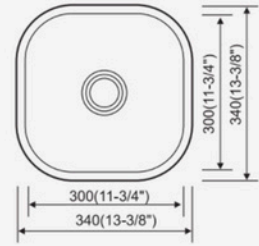

Engineered for
Easy Draining

Easy
to Clean

CLASSIC PREMIUM SINGLE SERIES

A14146

Material: 304 Stainless Steel
 Gauge: 18 Gauge
 Finish: Satin
 Overall Size: 13-3/8" x 13-3/8" x 6"
 Bowl Size: 11-3/4" x 11-3/4"
 Depth: 6"
 Drain Size: 3-1/2"

A15138

Material: 304 Stainless Steel
 Gauge: 18 Gauge
 Finish: Satin
 Overall Size: 15" x 12-5/8" x 8"
 Bowl Size: 13" x 10-5/8"
 Depth: 8"
 Drain Size: 3-1/2"

A15198

Material: 304 Stainless Steel
 Gauge: 18 Gauge
 Finish: Satin
 Overall Size: 14-3/4" x 18-3/8" x 8"
 Bowl Size: 12-7/8" x 16-1/2"
 Depth: 8"
 Drain Size: 3-1/2"

A18168

Material: 304 Stainless Steel
 Gauge: 18 Gauge
 Finish: Satin
 Overall Size: 17-7/8" x 15-7/8" x 8"
 Bowl Size: 15-7/8" x 13-7/8"
 Depth: 8"
 Drain Size: 3-1/2"

A20219C

Material: 304 Stainless Steel
 Gauge: 18 Gauge
 Finish: Satin
 Overall Size: 19-11/16" x 20-1/2" x 9"
 Bowl Size: 17-3/4" x 16-1/2"
 Depth: 9"
 Drain Size: 3-1/2"

Material: 304 Stainless Steel
 Gauge: 18 Gauge
 Finish: Satin
 Overall Size: 25" x 22" x 8"
 Bowl Size: 21-1/2" x 15-1/2"
 Depth: 8"
 Drain Size: 3-1/2"

A23189

Material: 304 Stainless Steel
 Gauge: 18 Gauge
 Finish: Satin
 Overall Size: 23-3/8" x 17-3/4" x 9"
 Bowl Size: 21-1/2" x 15-3/4"
 Depth: 9"
 Drain Size: 3-1/2"