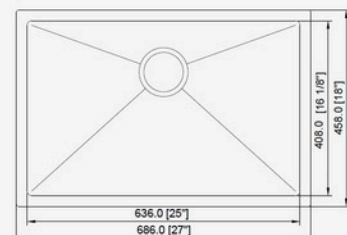

WITHOUT LEDGE SERIES

A23189HM (16/18 G)

Material: 304 Stainless Steel
 Gauge: 16 Gauge & 18 Gauge
 Finish: Satin
 Colour: SS
 Overall Size: 23" x 18" x 9"
 Bowl Size: 21-1/8" x 16-1/8"
 Depth: 9"
 Drain Size: 3-1/2"

A23189HM-BL

Material: 304 Stainless Steel
 Gauge: 16 Gauge
 Finish: Satin
 Colour: Black
 Overall Size: 23" x 18" x 9"
 Bowl Size: 21-1/8" x 16-1/8"
 Depth: 9"
 Drain Size: 3-1/2"

A25229HM

Material: 304 Stainless Steel
 Gauge: 16 Gauge
 Finish: Satin
 Colour: SS
 Overall Size: 25" x 22" x 9"
 Bowl Size: 22" x 17"
 Depth: 9"
 Drain Size: 3-1/2"

A27189HM (16/18 G)

Material: 304 Stainless Steel
 Gauge: 16 Gauge & 18 Gauge
 Finish: Satin
 Colour: SS
 Overall Size: 27" x 18" x 9"
 Bowl Size: 25" x 16"
 Depth: 9"
 Drain Size: 3-1/2"

A27189HM-BL

Material: 304 Stainless Steel
 Gauge: 16 Gauge
 Finish: Satin
 Colour: Black
 Overall Size: 27" x 18" x 9"
 Bowl Size: 25" x 16-1/8"
 Depth: 9"
 Drain Size: 3-1/2"

MODERN INNOVATE

WITHOUT LEDGE SERIES

A30189HM

Material: 304 Stainless Steel
 Gauge: 16 Gauge
 Finish: Satin
 Colour: SS
 Overall Size: 30" x 18" x 9"
 Bowl Size: 28" x 16"
 Depth: 9"
 Drain Size: 3-1/2"

A301810HM (16/18 G)