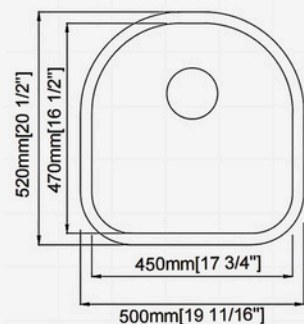

Engineered for
Easy Draining

Easy
to Clean

CLASSIC PREMIUM SINGLE SERIES

A14146

Material: 304 Stainless Steel
 Gauge: 18 Gauge
 Finish: Satin
 Overall Size: 13-3/8" x 13-3/8" x 6"
 Bowl Size: 11-3/4" x 11-3/4"
 Depth: 6"
 Drain Size: 3-1/2"

A15138

Material: 304 Stainless Steel
 Gauge: 18 Gauge
 Finish: Satin
 Overall Size: 15" x 12-5/8" x 8"
 Bowl Size: 13" x 10-5/8"
 Depth: 8"
 Drain Size: 3-1/2"

A15198

Material: 304 Stainless Steel
 Gauge: 18 Gauge
 Finish: Satin
 Overall Size: 14-3/4" x 18-3/8" x 8"
 Bowl Size: 12-7/8" x 16-1/2"
 Depth: 8"
 Drain Size: 3-1/2"

A18168

Material: 304 Stainless Steel
 Gauge: 18 Gauge
 Finish: Satin
 Overall Size: 17-7/8" x 15-7/8" x 8"
 Bowl Size: 15-7/8" x 13-7/8"
 Depth: 8"
 Drain Size: 3-1/2"

A20219C

Material: 304 Stainless Steel
 Gauge: 18 Gauge
 Finish: Satin
 Overall Size: 19-11/16" x 20-1/2" x 9"
 Bowl Size: 17-3/4" x 16-1/2"
 Depth: 9"
 Drain Size: 3-1/2"

Material: 304 Stainless Steel
 Gauge: 18 Gauge
 Finish: Satin
 Overall Size: 25" x 22" x 8"
 Bowl Size: 21-1/2" x 15-1/2"
 Depth: 8"
 Drain Size: 3-1/2"

A23189

Material: 304 Stainless Steel
 Gauge: 18 Gauge
 Finish: Satin
 Overall Size: 23-3/8" x 17-3/4" x 9"
 Bowl Size: 21-1/2" x 15-3/4"
 Depth: 9"
 Drain Size: 3-1/2"