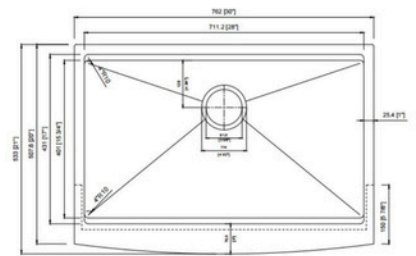

A302110

Gauge: 16 Gauge
 Style: Without Ledge
 Finish: Satin
 Colour: SS
 Overall Size: 30" x 21" x 10"
 Bowl Size: 28" x 17"
 Drain Size: 3-1/2"

A302110WS

Material: 304 Stainless Steel
 Gauge: 16 Gauge
 Style: Workstation
 Finish: Satin
 Colour: SS
 Overall Size: 30" x 21" x 10"
 Bowl Size: 28" x 15-3/4"
 Drain Size: 3-1/2"

A332110

Material: 304 Stainless Steel
 Gauge: 16 Gauge
 Style: Without Ledge
 Finish: Satin
 Colour: SS
 Overall Size: 33" x 21" x 10"
 Bowl Size: 31" x 17"
 Drain Size: 3-1/2"

A332110WS

Material: 304 Stainless Steel
 Gauge: 16 Gauge
 Style: Workstation
 Finish: Satin
 Colour: SS
 Overall Size: 33" x 21" x 10"
 Bowl Size: 31" x 15-3/4"
 Drain Size: 3-1/2"