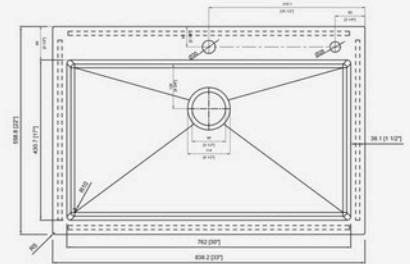

A27189HM (16/18 G)

Material: 304 Stainless Steel
 Gauge: 16 Gauge & 18 Gauge
 Finish: Satin
 Colour: SS
 Overall Size: 27" x 18" x 9"
 Bowl Size: 25" x 16"
 Depth: 9"
 Drain Size: 3-1/2"

A27189HM-BL

Material: 304 Stainless Steel
 Gauge: 16 Gauge
 Finish: Satin
 Colour: Black
 Overall Size: 27" x 18" x 9"
 Bowl Size: 25" x 16-1/8"
 Depth: 9"
 Drain Size: 3-1/2"

MODERN INNOVATE

WITHOUT LEDGE SERIES

A30189HM

Material: 304 Stainless Steel
 Gauge: 16 Gauge
 Finish: Satin
 Colour: SS
 Overall Size: 30" x 18" x 9"
 Bowl Size: 28" x 16"
 Depth: 9"
 Drain Size: 3-1/2"

A301810HM (16/18 G)

Material: 304 Stainless Steel
 Gauge: 16 Gauge
 Finish: Satin
 Colour: SS
 Overall Size: 30" x 18" x 10"
 Bowl Size: 28" x 16"
 Depth: 10"
 Drain Size: 3-1/2"

A33229HM

Material: 304 Stainless Steel
 Gauge: 16 Gauge
 Finish: Satin
 Colour: SS
 Overall Size: 33" x 22" x 9"
 Bowl Size: 30" x 17"
 Depth: 9"
 Drain Size: 3-1/2"

A321910HMD

Material: 304 Stainless Steel
 Gauge: 16 Gauge
 Finish: Satin
 Colour: SS
 Overall Size: 32" x 19" x 10"
 Bowl Size: 14-1/2" x 17"
 Depth: 10"
 Drain Size: 3-1/2"

A33229D-IH

Material: 304 Stainless Steel
 Gauge: 16 Gauge
 Finish: Satin
 Colour: SS
 Overall Size: 33" x 22" x 9"
 Bowl Size: 14-1/2" x 16"
 Depth: 9"
 Drain Size: 3-1/2"