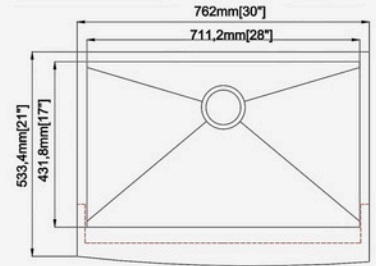

Material: 304 Stainless Steel
 Gauge: 16 Gauge
 Finish: Satin
 Colour: SS
 Overall Size: 23" x 18" x 9"
 Bowl Size: 21-1/8" x 14-3/4"
 Depth: 9"
 Drain Size: 3-1/2"

A27189UM-WS

Material: 304 Stainless Steel
 Gauge: 16 Gauge
 Finish: Satin
 Colour: SS
 Overall Size: 26-5/8" x 17-5/8" x 9"
 Bowl Size: 24-5/8" x 14-3/8"
 Depth: 9"
 Drain Size: 3-1/2"

A301810UM-WS

Material: 304 Stainless Steel
 Gauge: 16 Gauge
 Finish: Satin
 Colour: SS
 Overall Size: 30" x 18" x 10"
 Bowl Size: 28" x 14-3/4"
 Depth: 10"
 Drain Size: 3-1/2"

A321810UM-WS

Material: 304 Stainless Steel
 Gauge: 16 Gauge
 Finish: Satin
 Colour: SS
 Overall Size: 32" x 18" x 10"
 Bowl Size: 30" x 14-3/4"
 Depth: 10"
 Drain Size: 3-1/2"

A302110

Gauge: 16 Gauge
 Style: Without Ledge
 Finish: Satin
 Colour: SS
 Overall Size: 30" x 21" x 10"
 Bowl Size: 28" x 17"
 Drain Size: 3-1/2"

A302110WS

Material: 304 Stainless Steel
 Gauge: 16 Gauge
 Style: Workstation
 Finish: Satin
 Colour: SS
 Overall Size: 30" x 21" x 10"
 Bowl Size: 28" x 15-3/4"
 Drain Size: 3-1/2"

A332110

Material: 304 Stainless Steel
 Gauge: 16 Gauge
 Style: Without Ledge
 Finish: Satin
 Colour: SS
 Overall Size: 33" x 21" x 10"
 Bowl Size: 31" x 17"
 Drain Size: 3-1/2"

A332110WS

Material: 304 Stainless Steel
 Gauge: 16 Gauge
 Style: Workstation
 Finish: Satin
 Colour: SS
 Overall Size: 33" x 21" x 10"
 Bowl Size: 31" x 15-3/4"
 Drain Size: 3-1/2"