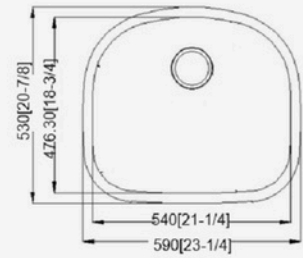

A15138

Material: 304 Stainless Steel
 Gauge: 18 Gauge
 Finish: Satin
 Overall Size: 15" x 12-5/8" x 8"
 Bowl Size: 13" x 10-5/8"
 Depth: 8"
 Drain Size: 3-1/2"

A15198

Material: 304 Stainless Steel
 Gauge: 18 Gauge
 Finish: Satin
 Overall Size: 14-3/4" x 18-3/8" x 8"
 Bowl Size: 12-7/8" x 16-1/2"
 Depth: 8"
 Drain Size: 3-1/2"

A18168

Material: 304 Stainless Steel
 Gauge: 18 Gauge
 Finish: Satin
 Overall Size: 17-7/8" x 15-7/8" x 8"
 Bowl Size: 15-7/8" x 13-7/8"
 Depth: 8"
 Drain Size: 3-1/2"

A20219C

Material: 304 Stainless Steel
 Gauge: 18 Gauge
 Finish: Satin
 Overall Size: 19-11/16" x 20-1/2" x 9"
 Bowl Size: 17-3/4" x 16-1/2"
 Depth: 9"
 Drain Size: 3-1/2"

CLASSIC PREMIUM SINGLE SERIES

A23219C

Material: 304 Stainless Steel
 Gauge: 18 Gauge
 Finish: Satin
 Overall Size: 23-1/4" x 20-7/8" x 9"
 Bowl Size: 23-1/4" x 18-3/4"
 Depth: 9"
 Drain Size: 3-1/2"

A25228

Material: 304 Stainless Steel
 Gauge: 18 Gauge
 Finish: Satin
 Overall Size: 25" x 22" x 8"
 Bowl Size: 21-1/2" x 15-1/2"
 Depth: 8"
 Drain Size: 3-1/2"

A23189

Material: 304 Stainless Steel
 Gauge: 18 Gauge
 Finish: Satin
 Overall Size: 23-3/8" x 17-3/4" x 9"
 Bowl Size: 21-1/2" x 15-3/4"
 Depth: 9"
 Drain Size: 3-1/2"