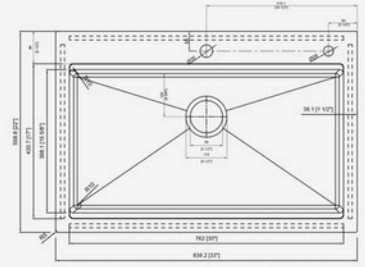

Material: 304 Stainless Steel
 Gauge: 16 Gauge
 Finish: Satin
 Colour: SS
 Overall Size: 23" x 18" x 9"
 Bowl Size: 21-1/8" x 14-3/4"
 Depth: 9"
 Drain Size: 3-1/2"

A27189UM-WS

Material: 304 Stainless Steel
 Gauge: 16 Gauge
 Finish: Satin
 Colour: SS
 Overall Size: 26-5/8" x 17-5/8" x 9"
 Bowl Size: 24-5/8" x 14-3/8"
 Depth: 9"
 Drain Size: 3-1/2"

A301810UM-WS

Material: 304 Stainless Steel
 Gauge: 16 Gauge
 Finish: Satin
 Colour: SS
 Overall Size: 30" x 18" x 10"
 Bowl Size: 28" x 14-3/4"
 Depth: 10"
 Drain Size: 3-1/2"

A321810UM-WS

Material: 304 Stainless Steel
 Gauge: 16 Gauge
 Finish: Satin
 Colour: SS
 Overall Size: 32" x 18" x 10"
 Bowl Size: 30" x 14-3/4"
 Depth: 10"
 Drain Size: 3-1/2"

A33229WS

Material: 304 Stainless Steel
 Gauge: 16 Gauge
 Finish: Satin
 Colour: SS
 Overall Size: 33" x 22" x 9"
 Bowl Size: 30" x 15-5/8"
 Depth: 9"
 Drain Size: 3-1/2"

MODERN INNOVATE WORKSTATION SERIES

A33229WS-BL

Material: 304 Stainless Steel
Gauge: 16 Gauge
Finish: Satin
Colour: Black
Overall Size: 33" x 22" x 9"
Bowl Size: 30" x 15-5/8"
Depth: 9"
Drain Size: 3-1/2"

A33229WS-G

Material: 304 Stainless Steel
Gauge: 16 Gauge
Finish: Satin
Colour: Gold
Overall Size: 33" x 22" x 9"
Bowl Size: 30" x 15-5/8"
Depth: 9"
Drain Size: 3-1/2"