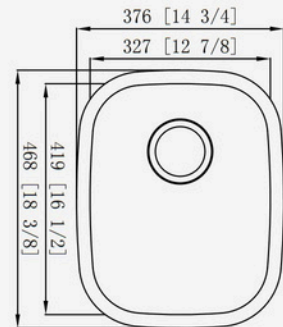

Engineered for
Easy Draining

Easy
to Clean

CLASSIC PREMIUM SINGLE SERIES

A14146

Material: 304 Stainless Steel
 Gauge: 18 Gauge
 Finish: Satin
 Overall Size: 13-3/8" x 13-3/8" x 6"
 Bowl Size: 11-3/4" x 11-3/4"
 Depth: 6"
 Drain Size: 3-1/2"

A15138

Material: 304 Stainless Steel
 Gauge: 18 Gauge
 Finish: Satin
 Overall Size: 15" x 12-5/8" x 8"
 Bowl Size: 13" x 10-5/8"
 Depth: 8"
 Drain Size: 3-1/2"

A15198

Material: 304 Stainless Steel
 Gauge: 18 Gauge
 Finish: Satin
 Overall Size: 14-3/4" x 18-3/8" x 8"
 Bowl Size: 12-7/8" x 16-1/2"
 Depth: 8"
 Drain Size: 3-1/2"

A18168

Material: 304 Stainless Steel
 Gauge: 18 Gauge
 Finish: Satin
 Overall Size: 17-7/8" x 15-7/8" x 8"
 Bowl Size: 15-7/8" x 13-7/8"
 Depth: 8"
 Drain Size: 3-1/2"

A20219C

Material: 304 Stainless Steel
 Gauge: 18 Gauge
 Finish: Satin
 Overall Size: 19-11/16" x 20-1/2" x 9"
 Bowl Size: 17-3/4" x 16-1/2"
 Depth: 9"
 Drain Size: 3-1/2"

Material: 304 Stainless Steel
 Gauge: 18 Gauge
 Finish: Satin
 Overall Size: 25" x 22" x 8"
 Bowl Size: 21-1/2" x 15-1/2"
 Depth: 8"
 Drain Size: 3-1/2"

A23189

Material: 304 Stainless Steel
 Gauge: 18 Gauge
 Finish: Satin
 Overall Size: 23-3/8" x 17-3/4" x 9"
 Bowl Size: 21-1/2" x 15-3/4"
 Depth: 9"
 Drain Size: 3-1/2"