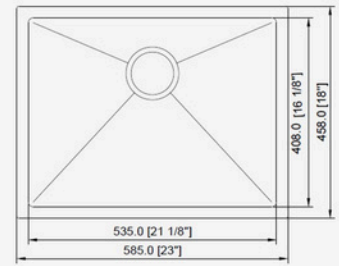

Material: 304 Stainless Steel
Gauge: 18 Gauge
Finish: Satin
Overall Size: 32" x 20-7/8" x 9"
Bowl Size: 15-3/4" x 18-3/4" & 13" x 16-1/2"
Depth: 9"
Drain Size: 3-1/2"

A33229D-5050

Material: 304 Stainless Steel
Gauge: 18 Gauge
Finish: Satin
Overall Size: 33" x 22" x 9"
Bowl Size: 14" x 16"
Depth: 9"
Drain Size: 3-1/2"

WITHOUT LEDGE SERIES

A23189HM (16/18 G)

Material: 304 Stainless Steel
 Gauge: 16 Gauge & 18 Gauge
 Finish: Satin
 Colour: SS
 Overall Size: 23" x 18" x 9"
 Bowl Size: 21-1/8" x 16-1/8"
 Depth: 9"
 Drain Size: 3-1/2"

A23189HM-BL

Material: 304 Stainless Steel
 Gauge: 16 Gauge
 Finish: Satin
 Colour: Black
 Overall Size: 23" x 18" x 9"
 Bowl Size: 21-1/8" x 16-1/8"
 Depth: 9"
 Drain Size: 3-1/2"

A25229HM

Material: 304 Stainless Steel
 Gauge: 16 Gauge
 Finish: Satin
 Colour: SS
 Overall Size: 25" x 22" x 9"
 Bowl Size: 22" x 17"
 Depth: 9"
 Drain Size: 3-1/2"

A27189HM (16/18 G)

Material: 304 Stainless Steel
 Gauge: 16 Gauge & 18 Gauge
 Finish: Satin
 Colour: SS
 Overall Size: 27" x 18" x 9"
 Bowl Size: 25" x 16"
 Depth: 9"
 Drain Size: 3-1/2"

A27189HM-BL

Material: 304 Stainless Steel
 Gauge: 16 Gauge
 Finish: Satin
 Colour: Black
 Overall Size: 27" x 18" x 9"
 Bowl Size: 25" x 16-1/8"
 Depth: 9"
 Drain Size: 3-1/2"