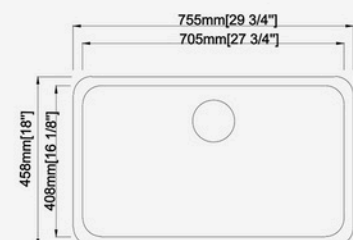

A18168

Material: 304 Stainless Steel
 Gauge: 18 Gauge
 Finish: Satin
 Overall Size: 17-7/8" x 15-7/8" x 8"
 Bowl Size: 15-7/8" x 13-7/8"
 Depth: 8"
 Drain Size: 3-1/2"

A20219C

Material: 304 Stainless Steel
 Gauge: 18 Gauge
 Finish: Satin
 Overall Size: 19-11/16" x 20-1/2" x 9"
 Bowl Size: 17-3/4" x 16-1/2"
 Depth: 9"
 Drain Size: 3-1/2"

CLASSIC PREMIUM SINGLE SERIES

A23219C

Material: 304 Stainless Steel
 Gauge: 18 Gauge
 Finish: Satin
 Overall Size: 23-1/4" x 20-7/8" x 9"
 Bowl Size: 23-1/4" x 18-3/4"
 Depth: 9"
 Drain Size: 3-1/2"

A25228

Material: 304 Stainless Steel
 Gauge: 18 Gauge
 Finish: Satin
 Overall Size: 25" x 22" x 8"
 Bowl Size: 21-1/2" x 15-1/2"
 Depth: 8"
 Drain Size: 3-1/2"

A23189

Material: 304 Stainless Steel
 Gauge: 18 Gauge
 Finish: Satin
 Overall Size: 23-3/8" x 17-3/4" x 9"
 Bowl Size: 21-1/2" x 15-3/4"
 Depth: 9"
 Drain Size: 3-1/2"

A27189

Material: 304 Stainless Steel
 Gauge: 18 Gauge
 Finish: Satin
 Overall Size: 27" x 18" x 9"
 Bowl Size: 25-1/8" x 16-1/8"
 Depth: 9"
 Drain Size: 3-1/2"

A30189

Material: 304 Stainless Steel
 Gauge: 18 Gauge
 Finish: Satin
 Overall Size: 29-3/4" x 18" x 9"
 Bowl Size: 27-3/4" x 16-1/8"
 Depth: 9"
 Drain Size: 3-1/2"