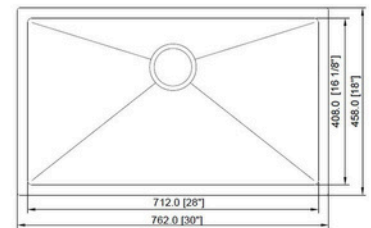

WITHOUT LEDGE SERIES

A23189HM (16/18 G)

Material: 304 Stainless Steel
 Gauge: 16 Gauge & 18 Gauge
 Finish: Satin
 Colour: SS
 Overall Size: 23" x 18" x 9"
 Bowl Size: 21-1/8" x 16-1/8"
 Depth: 9"
 Drain Size: 3-1/2"

A27189HM (16/18 G)

Material: 304 Stainless Steel
 Gauge: 16 Gauge & 18 Gauge
 Finish: Satin
 Colour: SS
 Overall Size: 27" x 18" x 9"
 Bowl Size: 25" x 16"
 Depth: 9"
 Drain Size: 3-1/2"

A27189HM-BL

Material: 304 Stainless Steel
 Gauge: 16 Gauge
 Finish: Satin
 Colour: Black
 Overall Size: 27" x 18" x 9"
 Bowl Size: 25" x 16-1/8"
 Depth: 9"
 Drain Size: 3-1/2"

MODERN INNOVATE

WITHOUT LEDGE SERIES

A30189HM

Material: 304 Stainless Steel
 Gauge: 16 Gauge
 Finish: Satin
 Colour: SS
 Overall Size: 30" x 18" x 9"
 Bowl Size: 28" x 16"
 Depth: 9"
 Drain Size: 3-1/2"

A301810HM (16/18 G)

Material: 304 Stainless Steel
 Gauge: 16 Gauge
 Finish: Satin
 Colour: SS
 Overall Size: 30" x 18" x 10"
 Bowl Size: 28" x 16"
 Depth: 10"
 Drain Size: 3-1/2"

A33229HM

Material: 304 Stainless Steel
 Gauge: 16 Gauge
 Finish: Satin
 Colour: SS
 Overall Size: 33" x 22" x 9"
 Bowl Size: 30" x 17"
 Depth: 9"
 Drain Size: 3-1/2"