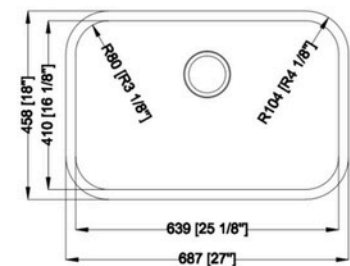

A18168

Material: 304 Stainless Steel
 Gauge: 18 Gauge
 Finish: Satin
 Overall Size: 17-7/8" x 15-7/8" x 8"
 Bowl Size: 15-7/8" x 13-7/8"
 Depth: 8"
 Drain Size: 3-1/2"

A20219C

Material: 304 Stainless Steel
 Gauge: 18 Gauge
 Finish: Satin
 Overall Size: 19-11/16" x 20-1/2" x 9"
 Bowl Size: 17-3/4" x 16-1/2"
 Depth: 9"
 Drain Size: 3-1/2"

CLASSIC PREMIUM SINGLE SERIES

A23219C

Material: 304 Stainless Steel
 Gauge: 18 Gauge
 Finish: Satin
 Overall Size: 23-1/4" x 20-7/8" x 9"
 Bowl Size: 23-1/4" x 18-3/4"
 Depth: 9"
 Drain Size: 3-1/2"

A25228

Material: 304 Stainless Steel
 Gauge: 18 Gauge
 Finish: Satin
 Overall Size: 25" x 22" x 8"
 Bowl Size: 21-1/2" x 15-1/2"
 Depth: 8"
 Drain Size: 3-1/2"

A23189

Material: 304 Stainless Steel
 Gauge: 18 Gauge
 Finish: Satin
 Overall Size: 23-3/8" x 17-3/4" x 9"
 Bowl Size: 21-1/2" x 15-3/4"
 Depth: 9"
 Drain Size: 3-1/2"

A27189

Material: 304 Stainless Steel
 Gauge: 18 Gauge
 Finish: Satin
 Overall Size: 27" x 18" x 9"
 Bowl Size: 25-1/8" x 16-1/8"
 Depth: 9"
 Drain Size: 3-1/2"

A30189

Material: 304 Stainless Steel
 Gauge: 18 Gauge
 Finish: Satin
 Overall Size: 29-3/4" x 18" x 9"
 Bowl Size: 27-3/4" x 16-1/8"
 Depth: 9"
 Drain Size: 3-1/2"