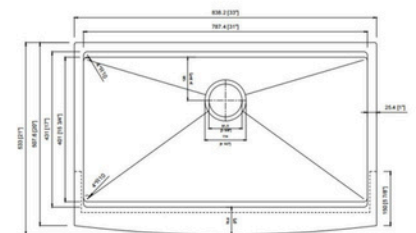

A302110

Gauge: 16 Gauge
 Style: Without Ledge
 Finish: Satin
 Colour: SS
 Overall Size: 30" x 21" x 10"
 Bowl Size: 28" x 17"
 Drain Size: 3-1/2"

A302110WS

Material: 304 Stainless Steel
 Gauge: 16 Gauge
 Style: Workstation
 Finish: Satin
 Colour: SS
 Overall Size: 30" x 21" x 10"
 Bowl Size: 28" x 15-3/4"
 Drain Size: 3-1/2"

A332110

Material: 304 Stainless Steel
 Gauge: 16 Gauge
 Style: Without Ledge
 Finish: Satin
 Colour: SS
 Overall Size: 33" x 21" x 10"
 Bowl Size: 31" x 17"
 Drain Size: 3-1/2"

A332110WS

Material: 304 Stainless Steel
 Gauge: 16 Gauge
 Style: Workstation
 Finish: Satin
 Colour: SS
 Overall Size: 33" x 21" x 10"
 Bowl Size: 31" x 15-3/4"
 Drain Size: 3-1/2"