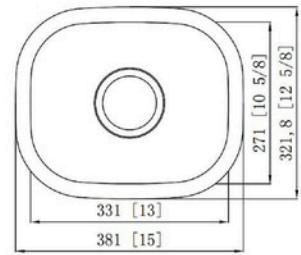

Engineered for
Easy Draining

Easy
to Clean

CLASSIC PREMIUM SINGLE SERIES

A14146

Material: 304 Stainless Steel
 Gauge: 18 Gauge
 Finish: Satin
 Overall Size: 13-3/8" x 13-3/8" x 6"
 Bowl Size: 11-3/4" x 11-3/4"
 Depth: 6"
 Drain Size: 3-1/2"

A15138

Material: 304 Stainless Steel
 Gauge: 18 Gauge
 Finish: Satin
 Overall Size: 15" x 12-5/8" x 8"
 Bowl Size: 13" x 10-5/8"
 Depth: 8"
 Drain Size: 3-1/2"

A15198

Material: 304 Stainless Steel
 Gauge: 18 Gauge
 Finish: Satin
 Overall Size: 14-3/4" x 18-3/8" x 8"
 Bowl Size: 12-7/8" x 16-1/2"
 Depth: 8"
 Drain Size: 3-1/2"

A18168

Material: 304 Stainless Steel
 Gauge: 18 Gauge
 Finish: Satin
 Overall Size: 17-7/8" x 15-7/8" x 8"
 Bowl Size: 15-7/8" x 13-7/8"
 Depth: 8"
 Drain Size: 3-1/2"

A20219C

Material: 304 Stainless Steel
 Gauge: 18 Gauge
 Finish: Satin
 Overall Size: 19-11/16" x 20-1/2" x 9"
 Bowl Size: 17-3/4" x 16-1/2"
 Depth: 9"
 Drain Size: 3-1/2"

Material: 304 Stainless Steel
 Gauge: 18 Gauge
 Finish: Satin
 Overall Size: 25" x 22" x 8"
 Bowl Size: 21-1/2" x 15-1/2"
 Depth: 8"
 Drain Size: 3-1/2"

A23189

Material: 304 Stainless Steel
 Gauge: 18 Gauge
 Finish: Satin
 Overall Size: 23-3/8" x 17-3/4" x 9"
 Bowl Size: 21-1/2" x 15-3/4"
 Depth: 9"
 Drain Size: 3-1/2"